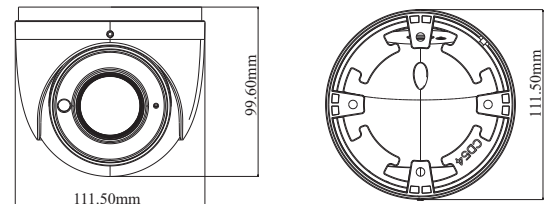

Operating Environment	- 30 °C ~ 60 °C (-22°F~140°F) Humidity: less than 95 % (non-condensing)
Dimensions (mm)	Φ 111.5 × 99.6
Weight (net)	Approx. 0.66KG
Installation	Ceiling mounting (wall mounting available with the junction box and bracket)
Certificate	CE, FCC
Environmental Protection	Complies with Directive EU RoHS, WEEE(2012/19/EU) , directive 94/62/EC and REACH(EC1907/2006)

DIMENSIONS